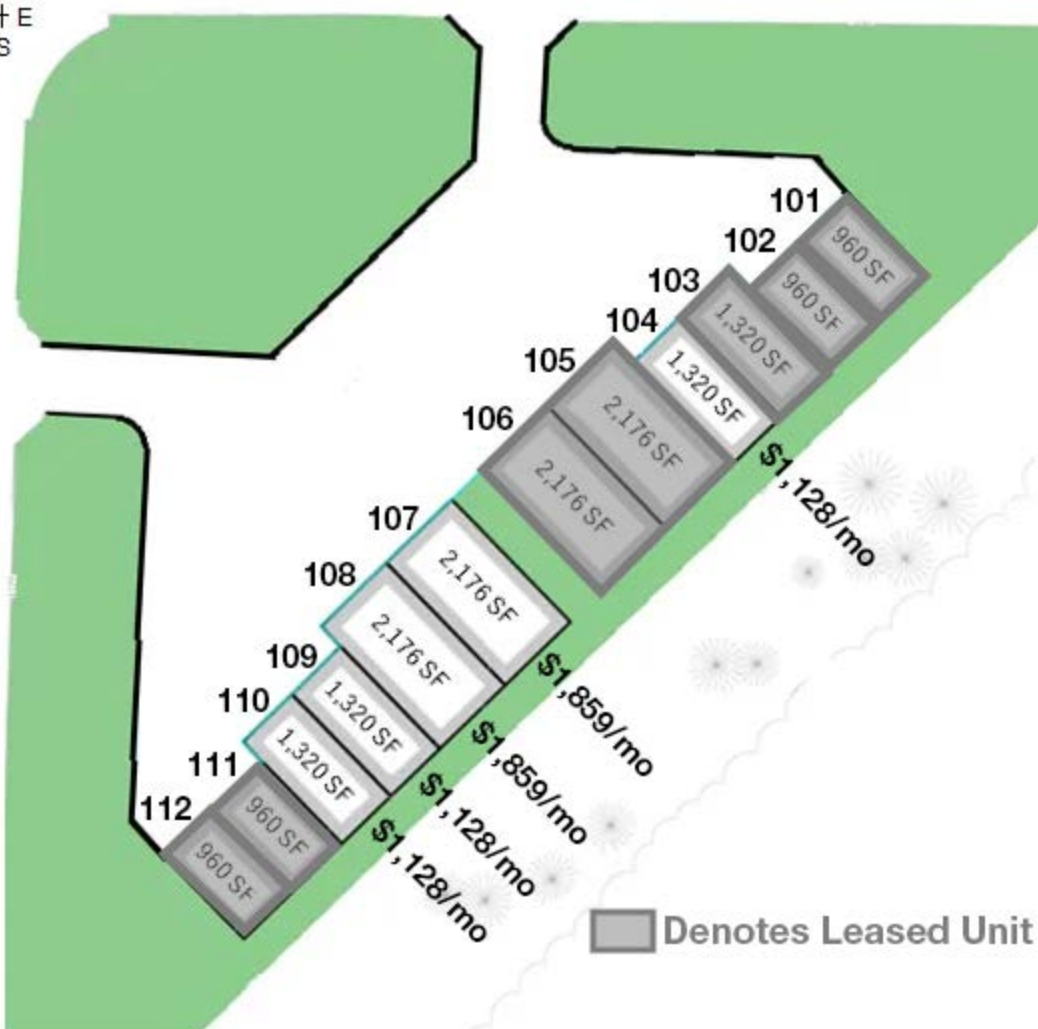

ALUMAX ROAD

N
W + E
S

BILL BAGGS ROAD

\$1,128/mo

\$1,859/mo

\$1,859/mo

\$1,128/mo

Denotes Leased Unit